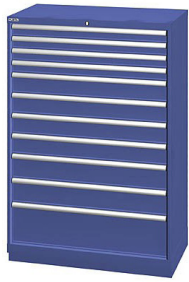

Drawer 1 - 3
HDR312-150

Drawer 4
HDR312-200

Drawer 5-7
HDR206-200,
HDR206-250

XSHS1350-0902

- 40.25"W x 22.5"D x 59.5"H
- 3 @ 3" Usable Height Drawers
- 3 @ 5" Usable Height Drawers
- 3 @ 7" Usable Height Drawers
- 105 Compartments

Drawer 1 - 3
HDR415-100

Drawer 4 - 7
HDR312-150,
HDR312-200

Drawer 8 - 9
HDR206-200

XSHS1350-1002

- 40.25"W x 22.5"D x 59.5"H
- 2 @ 2" Usable Height Drawers
- 3 @ 3" Usable Height Drawers
- 3 @ 5" Usable Height Drawers
- 1 @ 7" Usable Height Drawer
- 1 @ 9" Usable Height Drawer
- 159 Compartments

Drawer 1 - 2
HDR621-75

Drawer 3 - 5
HDR518-100

Drawer 6 - 8
HDR415-150

Drawer 9
HDR312-200

Drawer 10
HDR206-250

XSHS1350-1103

- 40.25"W x 22.5"D x 59.5"H
- 4 @ 2" Usable Height Drawers
- 4 @ 4" Usable Height Drawers
- 2 @ 5" Usable Height Drawers
- 1 @ 9" Usable Height Drawer
- 162 Compartments

XSHS1350-1201

- 40.25"W x 22.5"D x 59.5"H
- 4 @ 2" Usable Height Drawers
- 4 @ 3" Usable Height Drawers
- 3 @ 5" Usable Height Drawers
- 1 @ 7" Usable Height Drawer
- 66 Compartments

Drawer 1 - 4
HDR518-75