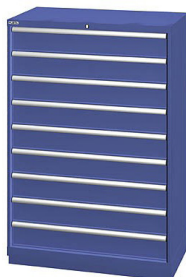

XSHS1350-0608

- 40.25"W x 22.5"D x 59.5"H
- 1 @ 5" Usable Height Drawer
- 1 @ 7" Usable Height Drawer
- 4 @ 9" Usable Height Drawers
- 42 Compartments

Drawer 1
HDR312-150

Drawer 2
HDR206-200

Drawer 3 - 6
HDR206-250

XSHS1350-0803

- 40.25"W x 22.5"D x 59.5"H
- 6 @ 5" Usable Height Drawers
- 1 @ 7 Usable Height Drawer
- 1 @ 9" Usable Height Drawer
- 84 Compartments

Drawer 1 - 6
HDR312-150

Drawer 7
HDR206-200

Drawer 8
HDR206-250

XSHS1350-0903

- 40.25"W x 22.5"D x 59.5"H
- 9 @ 5" Usable Height Drawers
- 120 Compartments

Drawer 1 - 4
HDR415-150

Drawer 5 - 9
HDR312-150

XSHS1350-0702

- 40.25"W x 22.5"D x 59.5"H
- 3 @ 5" Usable Height Drawers
- 2 @ 7" Usable Height Drawers
- 2 @ 9" Usable Height Drawers
- 66 Compartments

Drawer 1 - 3
HDR312-150

Drawer 4
HDR312-200

Drawer 5-7
HDR206-200,
HDR206-250

XSHS1350-0902

- 40.25"W x 22.5"D x 59.5"H
- 3 @ 3" Usable Height Drawers
- 3 @ 5" Usable Height Drawers
- 3 @ 7" Usable Height Drawers
- 105 Compartments