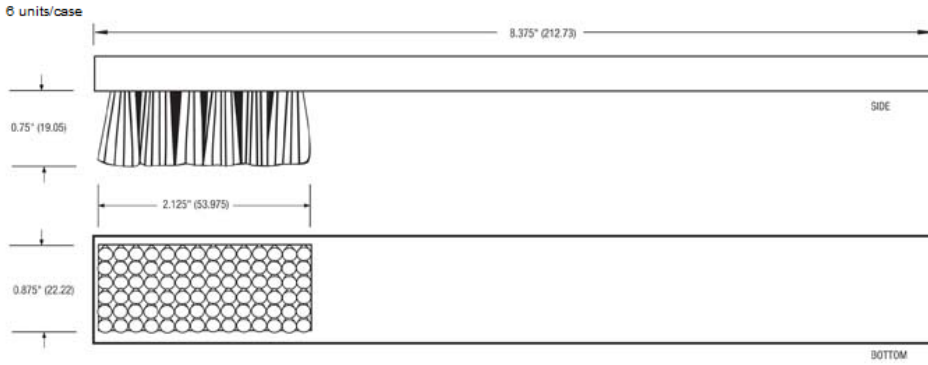

Product Dimensions

2020-1 Brush 1 3/8" x 1/4" Horse Hair

2021-1 Brush 1 3/8" x 1/4" Hog Hair

2022-1 Brush 2 1/8" x 7/8" Hog Hair

2025-1 Brush 1 3/8" x 1/4 Soft Brass

2027-1 Brush 7/8" x 3/8" Hog Hair

Environmental Policy