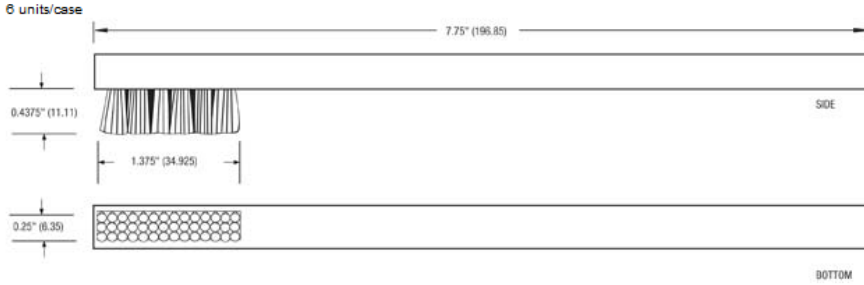

Product Dimensions

2020-1 Brush 1 3/8" x 1/4" Horse Hair

2021-1 Brush 1 3/8" x 1/4" Hog Hair

2022-1 Brush 2 1/8" x 7/8" Hog Hair

2025-1 Brush 1 3/8" x 1/4 Soft Brass

2027-1 Brush 7/8" x 3/8" Hog Hair

Environmental Policy