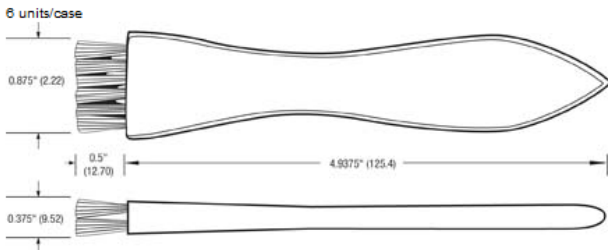

Product Dimensions

2020-1 Brush 1 3/8" x 1/4" Horse Hair

2021-1 Brush 1 3/8" x 1/4" Hog Hair

2022-1 Brush 2 1/8" x 7/8" Hog Hair

2025-1 Brush 1 3/8" x 1/4 Soft Brass

2027-1 Brush 7/8" x 3/8" Hog Hair

Environmental Policy