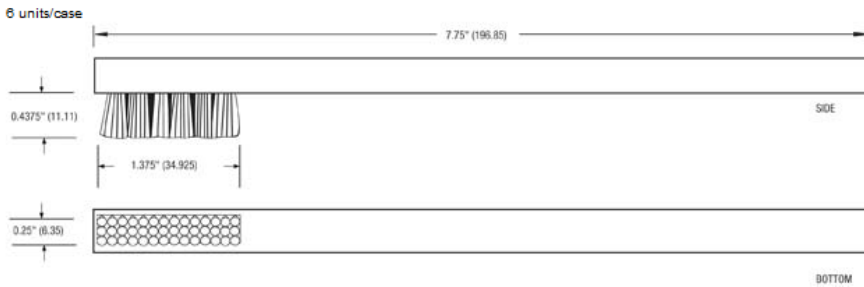

Product Dimensions

2020-1 Brush 1 3/8" x 1/4" Horse Hair

2021-1 Brush 1 3/8" x 1/4" Hog Hair

2022-1 Brush 2 1/8" x 7/8" Hog Hair

2025-1 Brush 1 3/8" x 1/4 Soft Brass

2027-1 Brush 7/8" x 3/8" Hog Hair

Environmental Policy