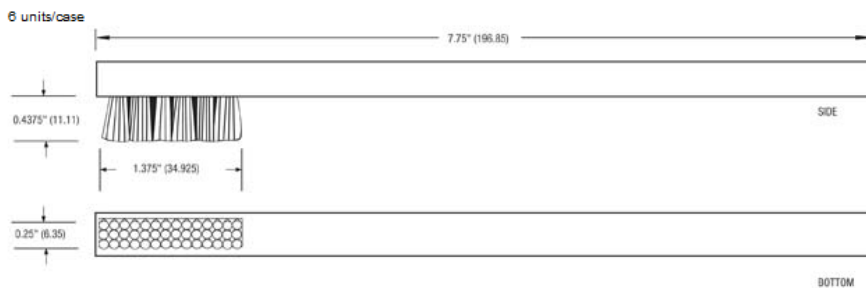

Product Dimensions

2020-1 Brush 1 3/8" x 1/4" Horse Hair

2021-1 Brush 1 3/8" x 1/4" Hog Hair

2022-1 Brush 2 1/8" x 7/8" Hog Hair

2025-1 Brush 1 3/8" x 1/4 Soft Brass

2027-1 Brush 7/8" x 3/8" Hog Hair

Environmental Policy