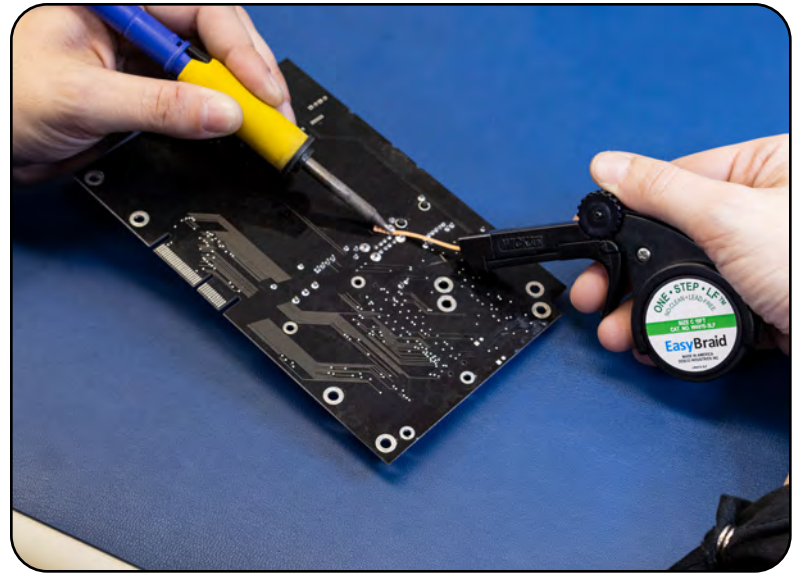

EasyBraid

WickGun™ Dispenser combines the capability of desoldering braid with the convenience of a hand tool

- A simple one-handed operation dispenses, positions, and cuts off braid.
- No waste or contamination when using the WickGun™ Dispenser. Braid can be retracted and cut exactly at the point where solder ends. Solderability is enhanced because braid is not contaminated with finger oil or other foreign debris.
- Available with replaceable / interchangeable cassettes. See the four types of Desoldering Braid and five sizes below.

WickGun™ Replacement Cassettes

Quick Braid Cassettes

- 15' length Wick Cassette
- Designed to leave a residue that is environmentally safe
- To be used in conjunction with processes using R/RA type rosin fluxes
- Quick Braid uses flux classification type L0 per IPC J-STD-004B

One Step Lead-Free Cassettes

- 15' length Wick Cassette
- Lead Free Braid formulated with a flux designed for higher activation temperatures
- To be used in conjunction with processes using RMA type no-clean fluxes
- Lead Free Braid uses flux classification type L0 per IPC J-STD-004B

One Step No-Clean Cassettes

- 15' length Wick Cassette
- One Step No-Clean Braid can be used in conjunction with processes using RMA type no-clean fluxes
- Flux residue on board does not need to be cleaned
- One Step No-Clean Braid uses flux classification type L0 per IPC J-STD-004B