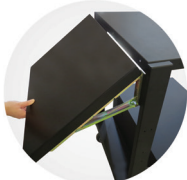

Newcastle PC Series Powered Industrial Carts

Get more done in more places with the heavy-duty cart that supports even the most power-thirsty devices

The PC Series cart is a versatile platform that not only provides the same flexible mobility as our lighter carts, but allows for expanded possibilities with room for a laser printer, supplies, inventory and more. With a 30" or 48" tabletop, it can actually serve as a mobile workspace that has plenty of room for your laptop and your paperwork too.

Optional folding shelf accessory increases work surface

Available in 30" or 48" tabletop means greater configuration possibilities

Optional slide-out shelf can support a wide variety of equipment up to 60 lbs.