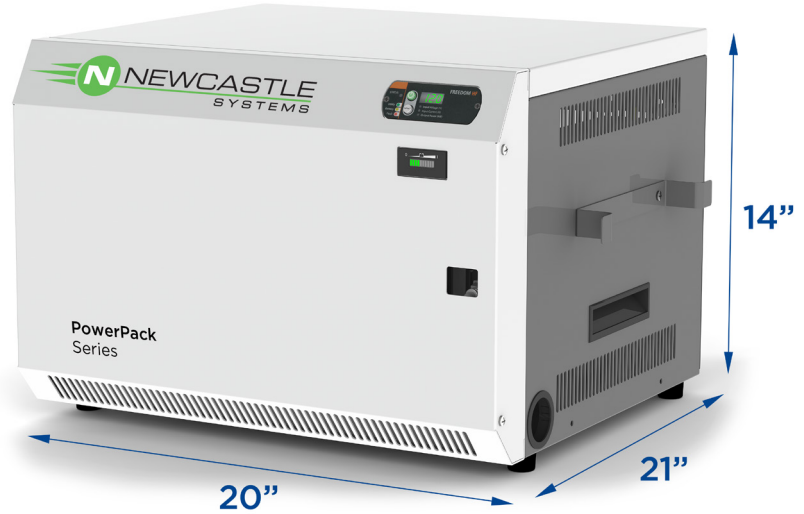

PowerPack Mega Series 42

Model Configuration:	PP42	PP42-LI (LiFePO4)	PP45	PP45-LI (LiFePO4)
Typical Devices Powered for 8 Hour Shift:	Laptop/thin client, LCD, industrial printer & scanner		Desktop PC, LCD, industrial thermal printer & scanner	
Battery Type:	Sealed Lead Acid	Lithium Iron Phosphate	Sealed Lead Acid	Lithium Iron Phosphate
Continuous Output Power (W):	1000			
Surge Power (W):	2000			
Battery Bank (Wh):	1200	960	2400	1600
Charge Time (Hrs):	5	4.5	10	7.5
Operating Temp (F):	32-104°	50-95°	32-104°	50-95°
Color & Construction:	Off white powder coat & steel			
Weight:	120 lbs. (54 kg)	71 lbs. (32 kg)	190 lbs. (86 kg)	82 lbs. (37 kg)
Dimensions:	20" Wide x 21" Long x 14" High (508 x 533 x 356 mm)			

LEARN MORE AT
NEWCASTLESYS.COM/POWERPACK-MEGA

SAVE STEPS.
INCREASE PRODUCTIVITY.™